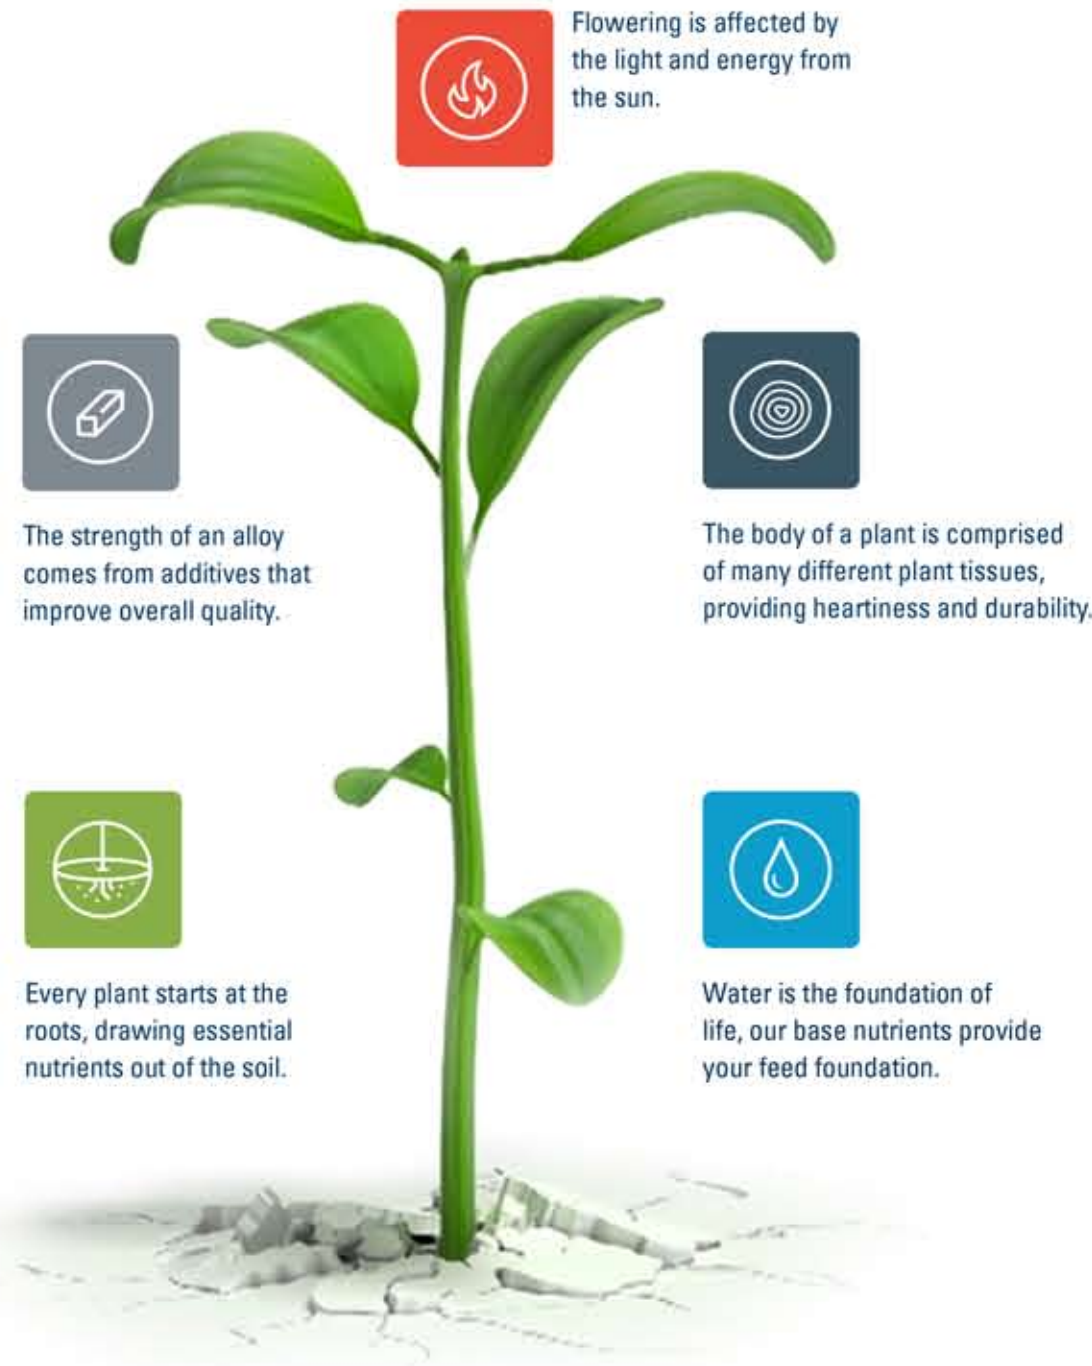

THE 5 ELEMENTS

In ancient times, it was believed that everything in the known world was made from one of the 5 earthly elements: water, earth, wood, fire, and metal. Each element brings it's own unique characteristics which, if properly balanced, provide the building blocks for all living things.

Using this concept, we've put focus and attention on both specifically targeted areas, and the collective interaction of those areas. Our complete Remo Nutrients feed system provides a harmonious balance of essential vitamins, minerals, and extracts that your plants need to thrive.